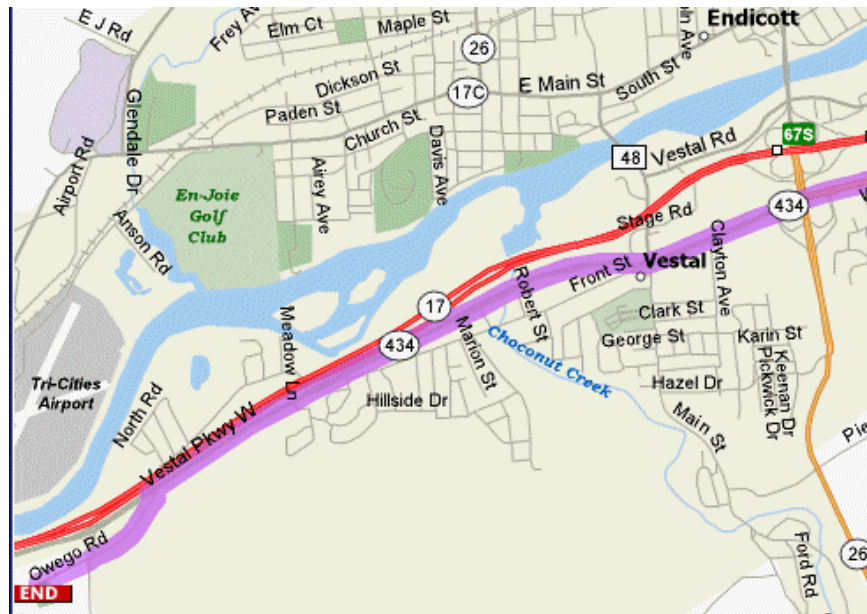

VYSA 22th Annual Fall Soccerfest Tournament

Directions to Ross Corners Park, Vestal, NY 13850

1. Take Route 17 West, Exit 67 South to Route 26.
2. Take exit to Route 434.
3. At bottom of ramp, turn Left onto Route 434 (Vestal Parkway).
4. Stay on Route 434 for approx 2 miles, then turn slight left onto Owego Road.
5. Go approx 0.3 miles, Ross Corners Park will be on the left.