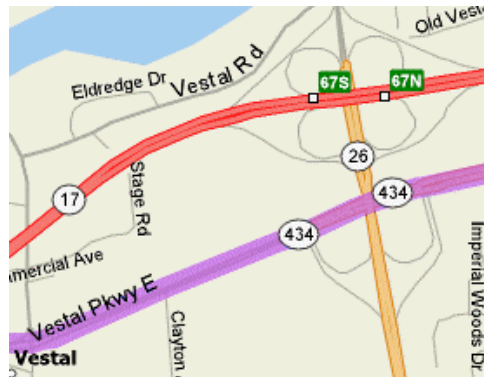

VYSA 22th Annual Fall Soccerfest Tournament

Directions to Ross Corners Park, Vestal, NY 13850

1. Take Route 17 West, Exit 67 South to Route 26.
2. Take exit to Route 434.
3. At bottom of ramp, turn Left onto Route 434 (Vestal Parkway).
4. Stay on Route 434 for approx 2 miles, then turn slight left onto Owego Road.
5. Go approx 0.3 miles, Ross Corners Park will be on the left.